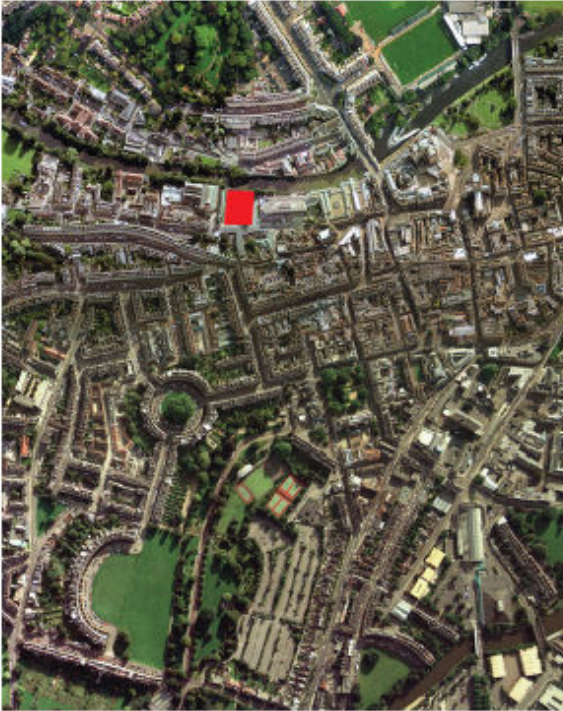

Proposed Gala Casino
Proposed Development on Land currently known as
Walcot Street Cattle Market Car Park,
Walcot Street, Bath, BA1 5BQ

GALA CASINOS

Site Location
Proposed Development on
Land currently known as
Walcot Street Cattle Market Car Park
Walcot Street
Bath
BA1 5BD

Site Location

Site Location

Feilden Clegg Bradley Studios LLP

Twenty
Totterham Street
London W11 4RF
T +44 (0)20 7323 5737
london@fcbstudios.com

Bath Brewery
Tol Bridge Road
Bath BA1 7DE
T +44 (0)1225 562545
bath@fcbstudios.com