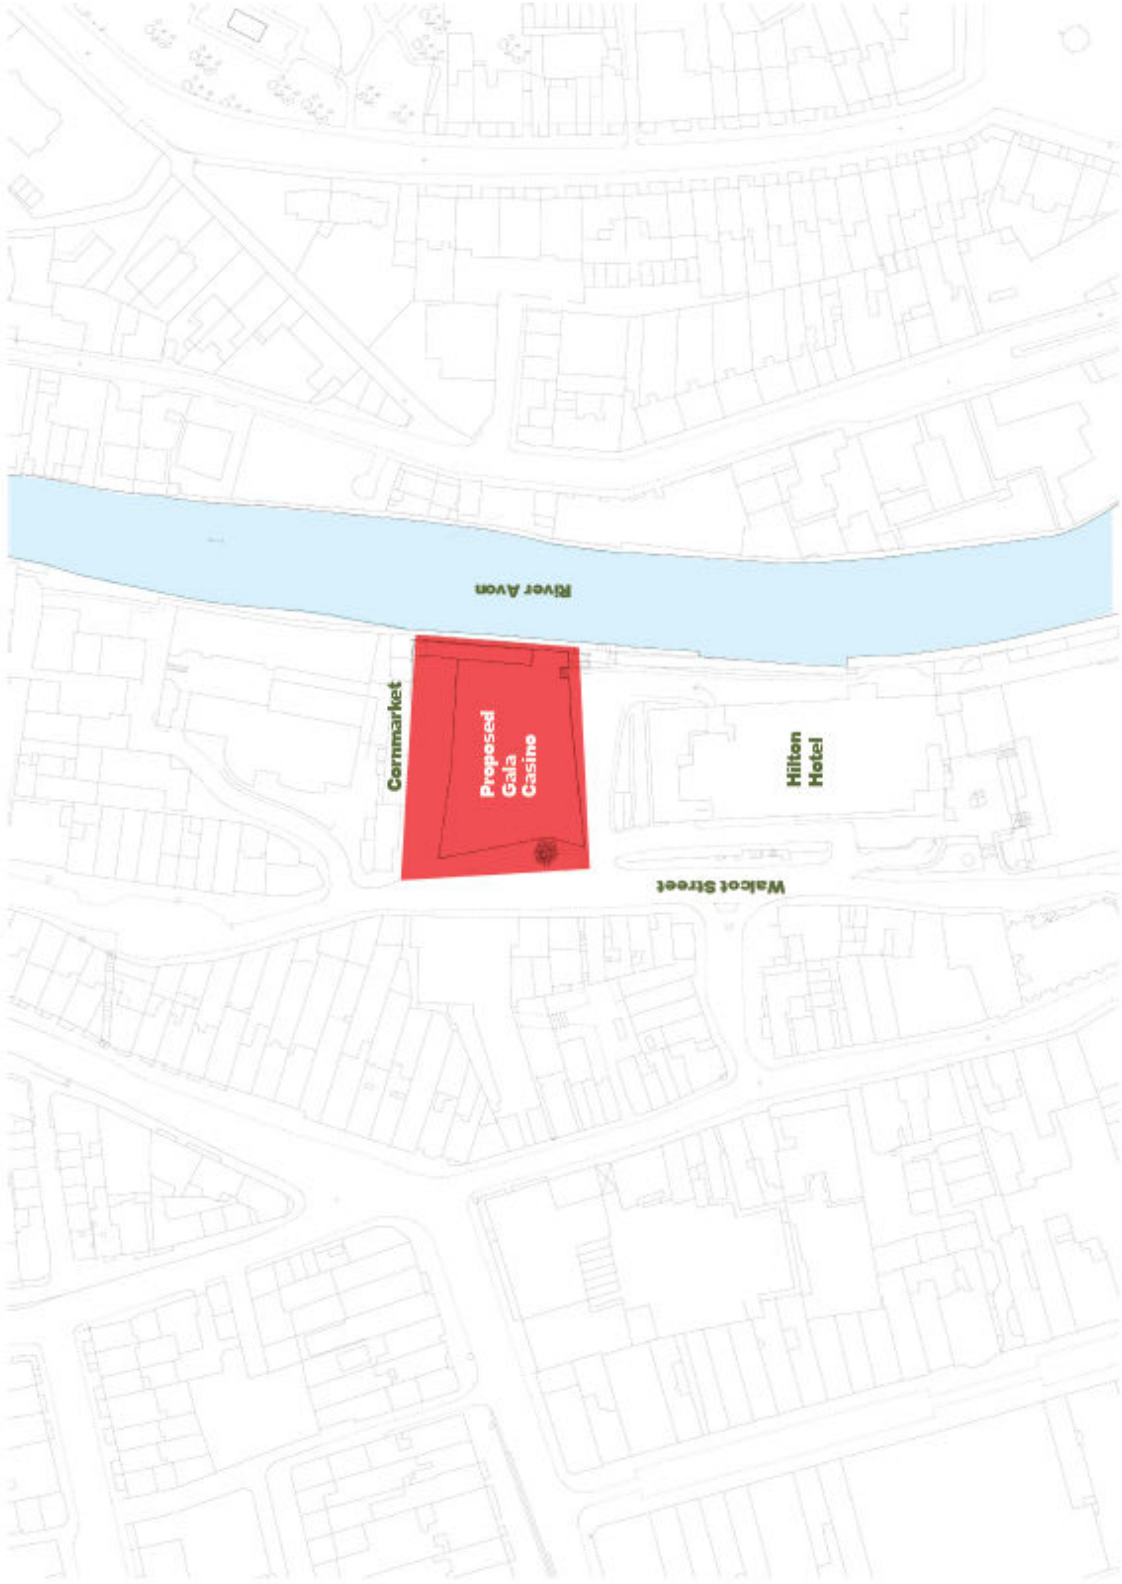

Proposed Gala Casino
Proposed Development on Land currently known as
Walcot Street Cattle Market Car Park,
Walcot Street, Bath, BA1 5BQ

GALA CASINOS

Site Location
Proposed Development on
Land currently known as
Walcot Street Cattle Market Car Park
Walcot Street
Bath
BA1 5BD

Site Location

Site Location

Feilden Clegg Bradley Studios LLP

Twenty
Totterham Street
London W11 4RF
T +44 (0)20 7323 5737
london@fcbstudios.com

Bath Brewery
Tol Bridge Road
Bath BA1 7DE
T +44 (0)1225 562545
bath@fcbstudios.com